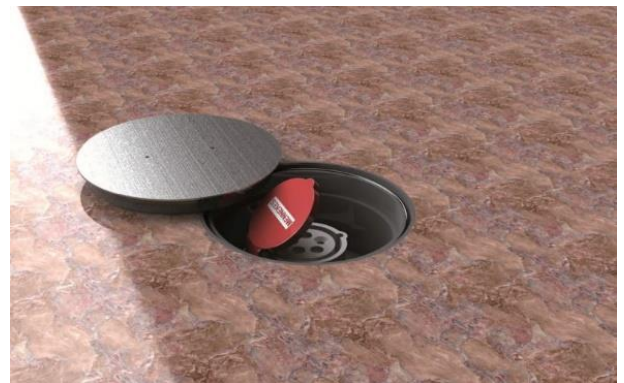

CEE Floor box: 7705E1

Specification:

Item No:	7705E1
Product line:	CEE Floor box
Units:	1
Mounting (qty):	1x CEE 5/16A 400V/6h socket with VDE certification
Construction:	Round
Ground:	Suitable for stone, concrete and asphalt
Type of inst.:	Flush mounted
Lid character.:	• Removable • Lockable with special key
Environment:	Outdoor and indoor
Protection:	IP67
EAN:	4058796001813

Technical data:

Material:	• Housing made of solid PVC • Lid made of solid PVC covered with stainless steel (1,5mm) • Equipment carrier made of aluminum
Colour:	Stainless steel
Surface:	Grindet
Weight:	2500g
Dimensions:	ø 170 x 122mm
Install. Dim.:	ø 170 x 122mm
Supply line:	2x lateral; M25x1,5mm
Load:	200kg

Features:

Delivery cond.:	Complete and pre-assembled

Errors and technical changes reserved.