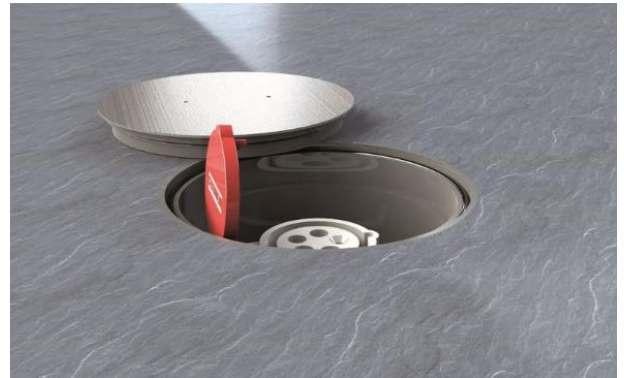

CEE Floor box: 7705E1

Specification:

Item No:	7705E1
Product line:	CEE Floor box
Units:	1
Mounting (qty):	1x CEE 5/16A 400V/6h socket with VDE certification
Construction:	Round
Ground:	Suitable for stone, concrete and asphalt
Type of inst.:	Flush mounted
Lid character.:	• Removable • Lockable with special key
Environment:	Outdoor and indoor
Protection:	IP67
EAN:	4058796001813

Technical data:

Material:	• Housing made of solid PVC • Lid made of solid PVC covered with stainless steel (1,5mm) • Equipment carrier made of aluminum
Colour:	Stainless steel
Surface:	Grindet
Weight:	2500g
Dimensions:	ø 170 x 122mm
Install. Dim.:	ø 170 x 122mm
Supply line:	2x lateral; M25x1,5mm
Load:	200kg

Features:

Delivery cond.:	Complete and pre-assembled

Errors and technical changes reserved.